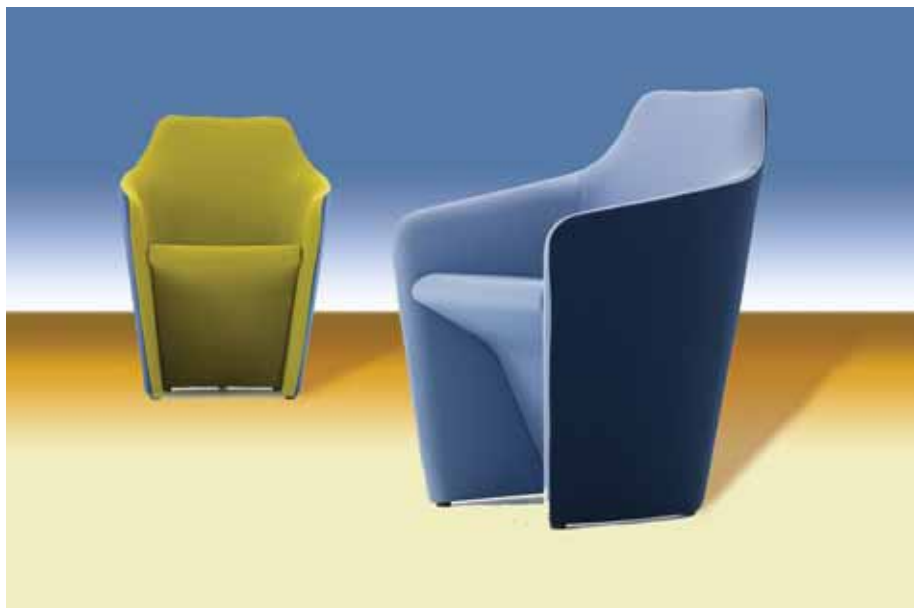

JPA
FURNITURE